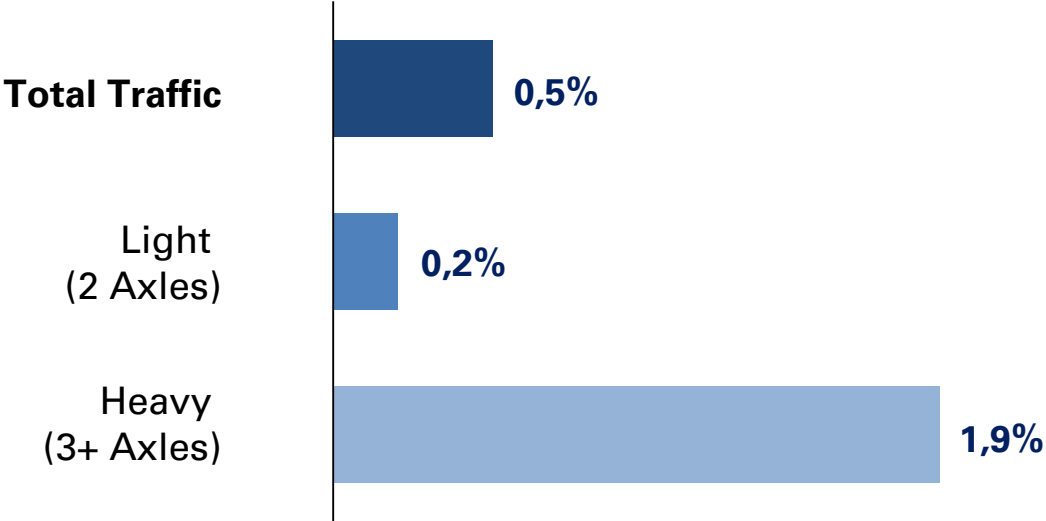

# YTD Traffic Performance

Change in Km travelled<sup>(1)</sup>

**YTD traffic performance**  
(Jan – May 2026 vs 2025)

**Traffic by month**

	Jan	Feb	Mar	Apr	May	Up to May
% change vs 2025	-0,6%	2,9%	2,1%	-1,0%	-0,5%	0,5%