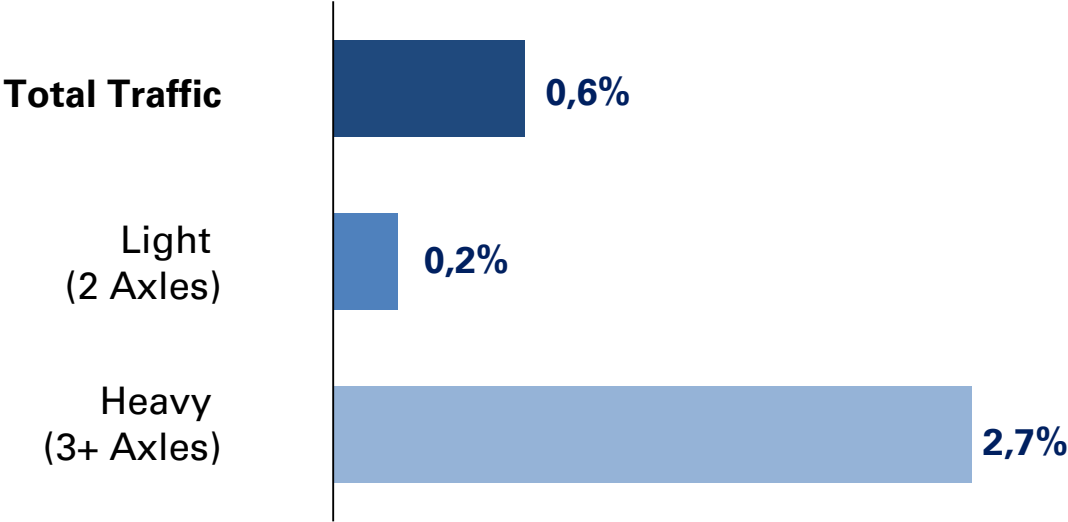

# YTD Traffic Performance

Change in Km travelled<sup>(1)</sup>

**YTD traffic performance**  
(Jan – Apr 2026 vs 2025)

**Traffic by month**

	Jan	Feb	Mar	Apr	Up to Apr
% change vs 2025	-0,6%	2,9%	2,1%	-1,5%	0,6%