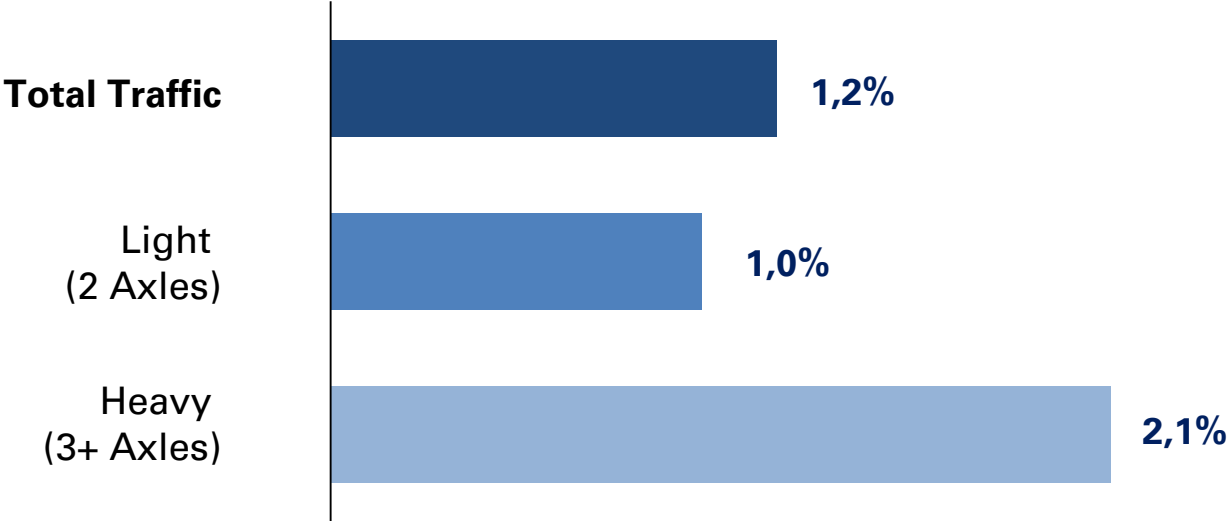

YTD Traffic Performance

Change in Km travelled⁽¹⁾

YTD traffic performance
(Jan – Mar 2026 vs 2025)

Traffic by month

	Jan	Feb	Mar	Up to Mar
% change vs 2025	-0,6%	2,9%	1,3%	1,2%

(1) Preliminary figures, kilometres travelled on Autostrade per l'Italia network.